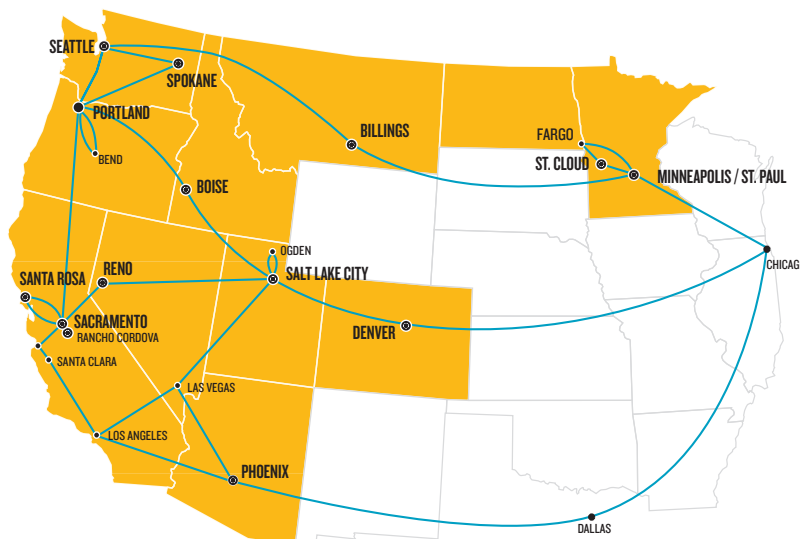

HIGH SPEED INTERNET FEATURES AND BENEFITS

- > **Integra's 10Gbps Internet backbone** network ensures fast, reliable service
- > **Scale your bandwidth** as your business grows, paying only for the bandwidth you need
- > **Our Service Level Agreements** are among the best in the industry and guarantee uptime, latency and packet delivery
- > **Redundant & diverse routing** with geographically-distributed peering to numerous other backbone providers ensuring resiliency
- > **Flat rate or measured-use** billing options
- > **Specialized routing options** including Border Gateway Protocol (BGP) options
- > **24X7 network monitoring** and support

PREPARING FOR THE FUTURE

- >> With a customer base increasingly dependent on connections to the Internet, Integra has engineered its Internet backbone with virtually unlimited scalability. Featuring several diverse connections with the Internet's largest network providers, Integra's solely-owned fiber-optic backbone is designed for sudden increases in traffic and the capacity-to-utilization is carefully monitored for optimal bandwidth availability.

INTEGRA'S STATE-OF-THE-ART NETWORK

SERVICE OPTIONS

- >> Speeds from DS-1 to OC-192
- >> Ethernet bandwidth from 1 Mbps to 10 Gbps
- >> Carrier Class longhaul and metro networks
- 10 Gigabyte (minimum) IP Backbone

Contact your local sales team for pricing and to discuss your specific networking needs